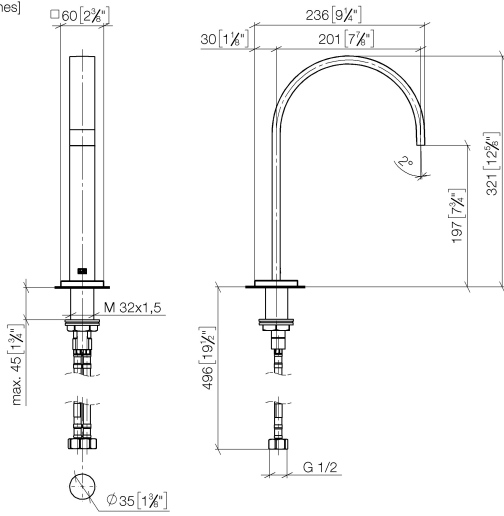

MEM Deck-mounted basin spout without pop-up waste - Champagne (22kt Gold)

MEM

13 716 782

- 200mm projection
- fixed spout
- rectangular, air-enriched flow
- height of mixer 321 mm
- height up to aerator 190 mm
- hole diameter 35 mm
- rosette 60 x 60 mm
- 2x screw-in M 10 x 1 pressure hose, leak-tested
- 1/2" connection
- max. flow 5.7 l/min
- lead-free
- This product can help a building meet the requirements of Green Building Rating Systems, e.g. LEED®, BREEAM®, DGNB

	Champagne (22kt Gold)	13 716 782-47
	Chrome	13 716 782-00
	Brushed Platinum	13 716 782-06
	Platinum	13 716 782-08
	Dark Chrome	13 716 782-19
	Brushed Durabronze (23kt Gold)	13 716 782-28
	Brushed Champagne (22kt Gold)	13 716 782-46
	Brushed Dark Platinum	13 716 782-99

13 716 782
mm [inches]

Flow rate chart

Certificates

GDV_0400289.

MEM Deck-mounted basin spout without pop-up waste - Champagne (22kt Gold)

MEM

13 716 782
Parts for other
finishes can be found
here: [Chrome](#)